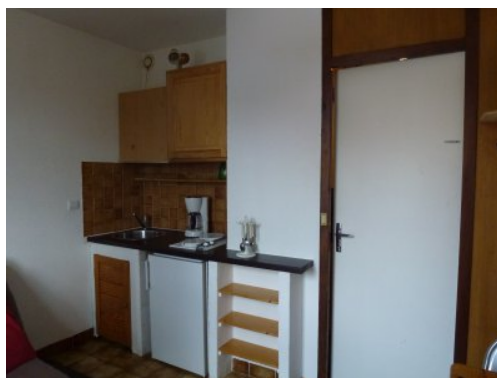

Seasonal rental Studio - Isola 2000 Front de neige

De Colombe Locations Isola 2000
Chalet Marmotte
06420 Isola - France
Phone : +33 4 93 23 99 20

Not contractual information