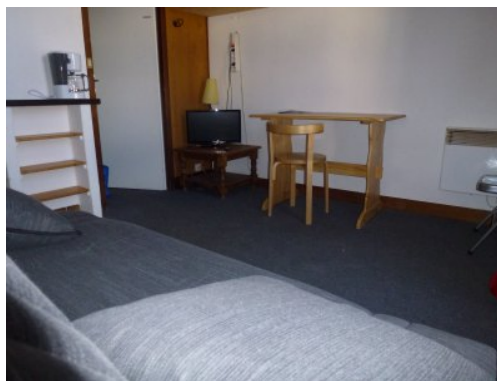

Seasonal rental Studio - Isola 2000 Front de neige

De Colombe Locations Isola 2000
Chalet Marmotte
06420 Isola - France
Phone : +33 4 93 23 99 20

Not contractual information